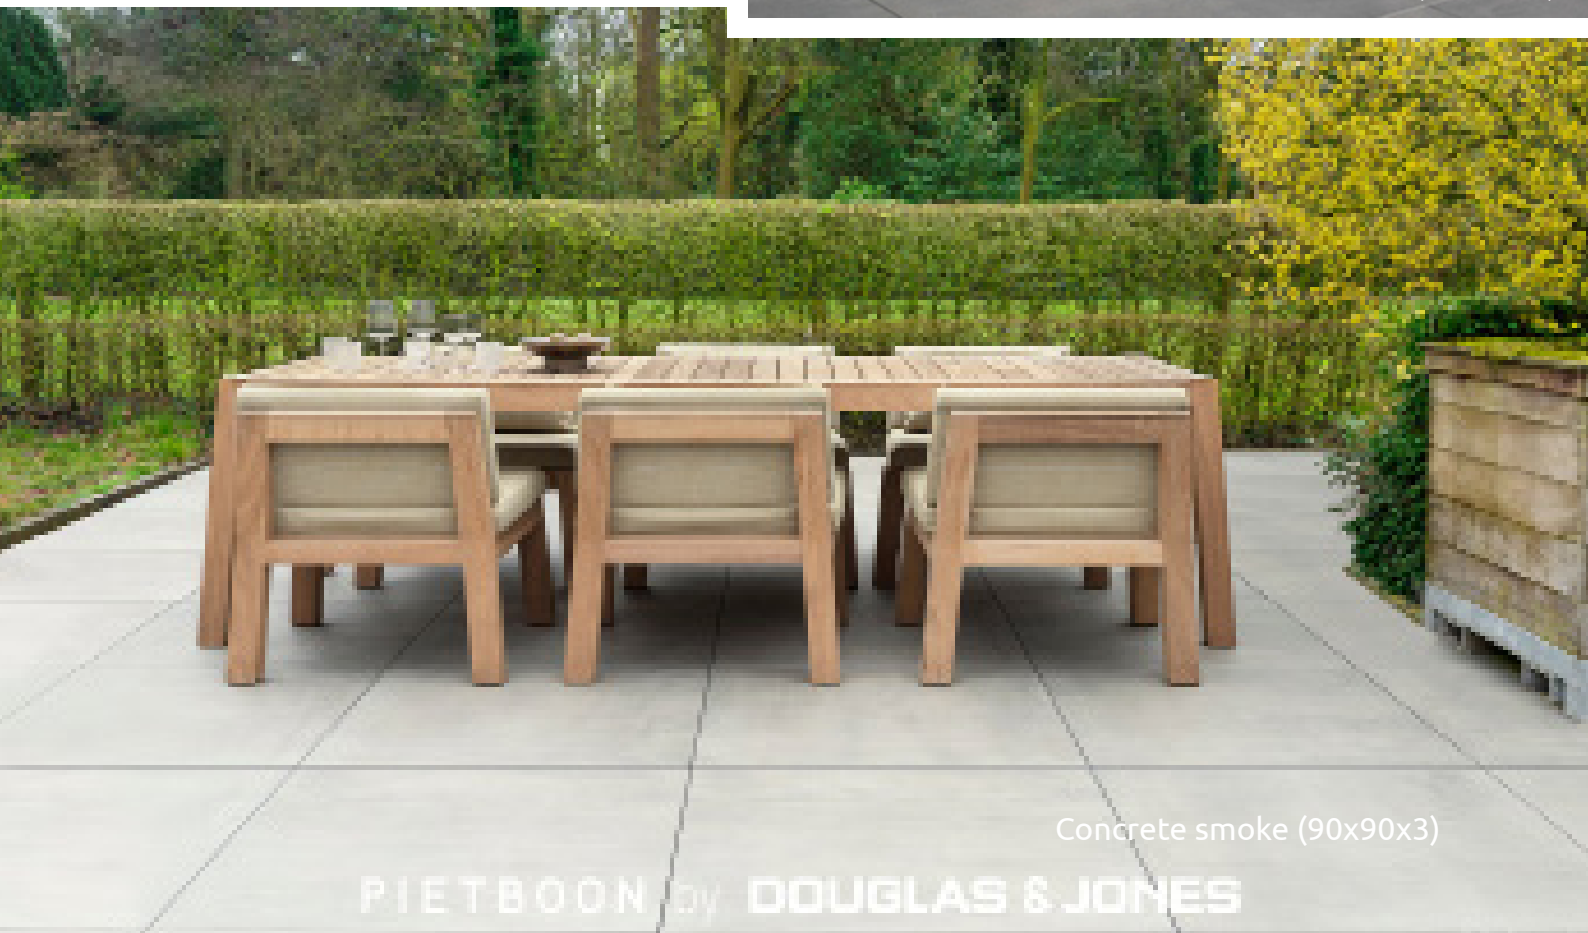

PIETBOON by DOUGLAS & JONES

Black Tile (90x90x3)

Concrete Rock (90x90x3)

Concrete smoke (90x90x3)

vtwonen

huiscollectie

BY DOUGLAS & JONES

Belgium Stone Black
70x70x3,2